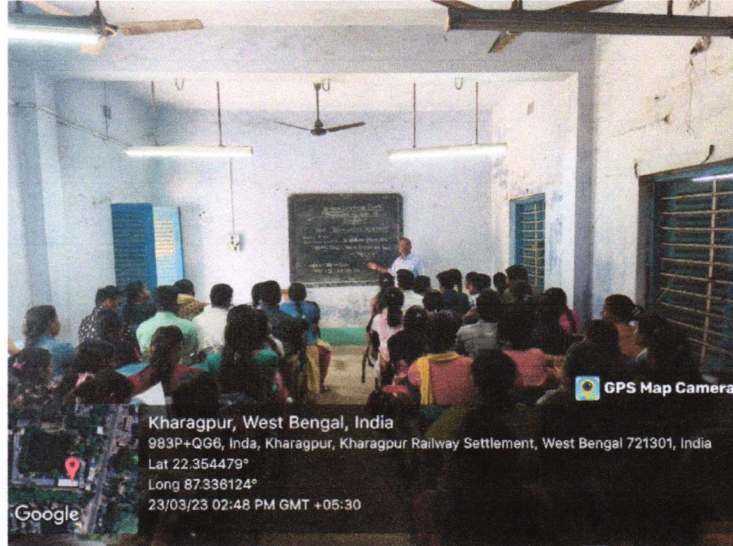

KHARAGPUR COLLEGE

KHARAGPUR

ESTD. : 1949

P.O.–Inda, Kharagpur, Municipality– Kharagpur, Sub-Division– Kharagpur,
P.S.–Kharagpur (T), Dist.– PaschimMedinipur, West Bengal, PIN– 721305.

RN-102

Mentoring of English Dept.: Room No.-VS204